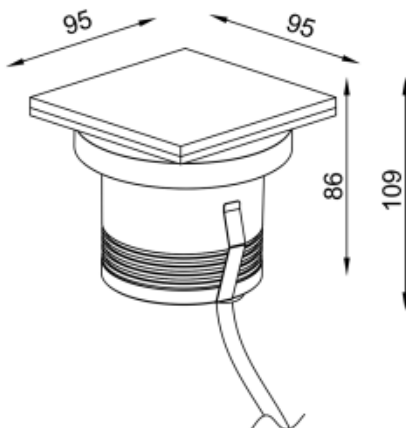

<https://uni-luce.com>

+39 339 505 5880

info@uni-luce.com

Via Monselice, 26, 20832 Desio

MB, Italy

RAMI 9 ASYM L RO TRIMLESS

Available colors:

● 233014-B9-LE-TR

Beam angle:

30°

LED Color:

2700K 3000K 4000K 6000K

System Power:

1x8.9W

CRI:

90

Lumen output:

509lm

Material:

Clear Tempered Glass

Location:

Exterior

Fixation:

Inground

Installation:

Inground

Product dimension:

95x95mm

Input:

24V 50/60Hz

IP:

67

Class:

III

DIM Option:

DALI DMX

Mounting Sleeve:

ABS

IK:

09