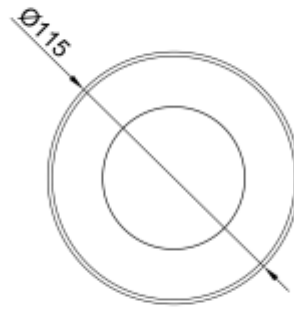

<https://uni-luce.com>
+39 339 505 5880
info@uni-luce.com

Via Monselice, 26, 20832 Desio
MB, Italy

RAMI 2 M RO ASYM

Available colors:	<input type="radio"/> 232670-SS9
	<input type="radio"/> 232670-W9
	<input checked="" type="radio"/> 232670-B9
Beam angle:	30°
LED Color:	2700K 3000K 4000K 6000K
System Power:	1x8.9W
CRI:	90
Lumen output:	509lm
Material:	Stainless steel 316, Clear Tempered Glass
Location:	Exterior
Fixation:	Inground
Installation:	Inground
Product dimension:	diam115mm
Input:	24V 50/60Hz
IP:	67
Class:	III
DIM Option:	DALI DMX
Mounting Sleeve:	ABS
IK:	09

<https://uni-luce.com>

+39 339 505 5880

info@uni-luce.com

Via Monselice, 26, 20832 Desio

MB, Italy

RAMI is a wide collection of inground lamps. The collection comes in 3 dimensions M, L and XL. Each size has has COB, SMD, and FLOOD versions for choice, as well as trim and trimless options. The outer ring has no fixing screws, which gives additional esthetical advantage to the product. The LED source is installed deeply in the body, creating anti glare lighting patterns.