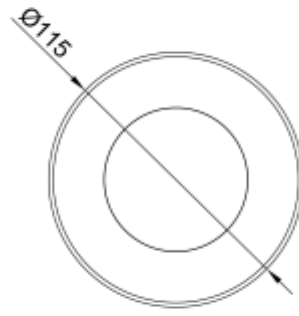

## RAMI 3 COB M RO

Available colors:	<input type="radio"/> 23269-SS9
	<input type="radio"/> 23269-W9
	<input checked="" type="radio"/> 23269-B9
Beam angle:	15° 24° 36°
LED Color:	2700K 3000K 4000K 6000K
System Power:	1x8.9W
CRI:	90
Lumen output:	509lm
Material:	Stainless steel 316, Clear Tempered Glass
Location:	Exterior
Fixation:	Inground
Installation:	Inground
Product dimension:	diam115mm
Input:	24V 50/60Hz
IP:	67
Class:	III
DIM Option:	DALI DMX
Mounting Sleeve:	ABS
IK:	09

<https://uni-luce.com>

+39 339 505 5880

[info@uni-luce.com](mailto:info@uni-luce.com)

Via Monselice, 26, 20832 Desio

MB, Italy

RAMI is a wide collection of inground lamps. The collection comes in 3 dimensions M, L and XL. Each size has has COB, SMD, and FLOOD versions for choice, as well as trim and trimless options. The outer ring has no fixing screws, which gives additional esthetical advantage to the product. The LED source is installed deeply in the body, creating anti glare lighting patterns.