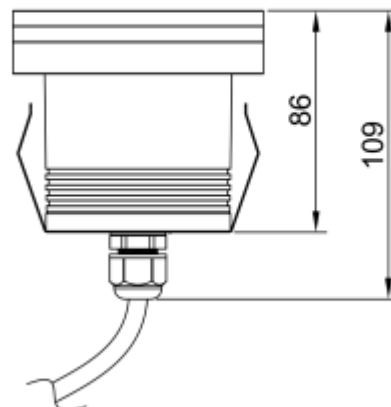

## RAMI 3 COB M SQ TRIMLESS

Available colors:	 232681-B9-TR
	 232681-B9-TR
Beam angle:	15°
LED Color:	2700K 3000K 4000K 6000K
System Power:	1x8.9W
CRI:	90
Lumen output:	509lm
Material:	Clear Tempered Glass
Location:	Exterior
Fixation:	Inground
Installation:	Inground
Product dimension:	diam95mm
Input:	24V 50/60Hz
IP:	67
Class:	III
DIM Option:	DALI DMX
Mounting Sleeve:	ABS
IK:	09

<https://uni-luce.com>

+39 339 505 5880

[info@uni-luce.com](mailto:info@uni-luce.com)

Via Monselice, 26, 20832 Desio

MB, Italy

RAMI is a wide collection of inground lamps. The collection comes in 3 dimensions M, L and XL. Each size has has COB, SMD, and FLOOD versions for choice, as well as trim and trimless options. The outer ring has no fixing screws, which gives additional esthetical advantage to the product. The LED source is installed deeply in the body, creating anti glare lighting patterns.