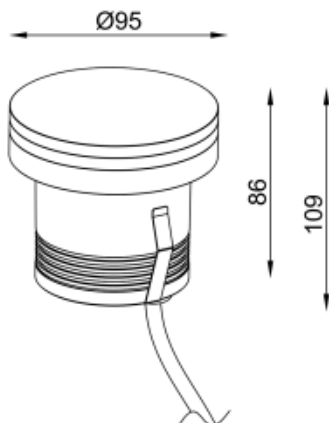

## RAMI 3 COB M SQ TRIMLESS

Available colors:	 232681-B9-TR
	 232681-B9-TR
Beam angle:	15°
LED Color:	2700K 3000K 4000K 6000K
System Power:	1x8.9W
CRI:	90
Lumen output:	509lm
Material:	Clear Tempered Glass
Location:	Exterior
Fixation:	Inground
Installation:	Inground
Product dimension:	diam95mm
Input:	24V 50/60Hz
IP:	67
Class:	III
DIM Option:	DALI DMX
Mounting Sleeve:	ABS
IK:	09

<https://uni-luce.com>

+39 339 505 5880

[info@uni-luce.com](mailto:info@uni-luce.com)

Via Monselice, 26, 20832 Desio

MB, Italy

RAMI is a wide collection of inground lamps. The collection comes in 3 dimensions M, L and XL. Each size has has COB, SMD, and FLOOD versions for choice, as well as trim and trimless options. The outer ring has no fixing screws, which gives additional esthetical advantage to the product. The LED source is installed deeply in the body, creating anti glare lighting patterns.