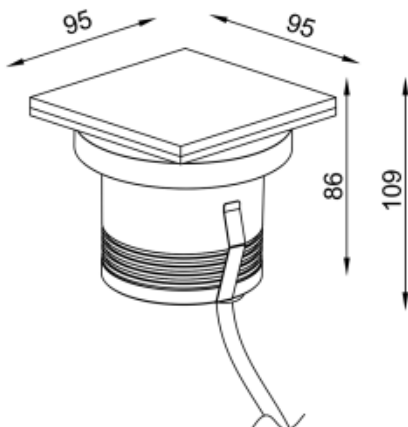

Inground

Installation:

Inground

Product dimension:

95x95mm

Input:

24V 50/60Hz

IP:

67

Class:

III

DIM Option:

DALI DMX

Mounting Sleeve:

ABS

IK:

09

<https://uni-luce.com>

+39 339 505 5880

info@uni-luce.com

Via Monselice, 26, 20832 Desio

MB, Italy

RAMI is a wide collection of inground lamps. The collection comes in 3 dimensions M, L and XL. Each size has has COB, SMD, and FLOOD versions for choice, as well as trim and trimless options. The outer ring has no fixing screws, which gives additional esthetical advantage to the product. The LED source is installed deeply in the body, creating anti glare lighting patterns.