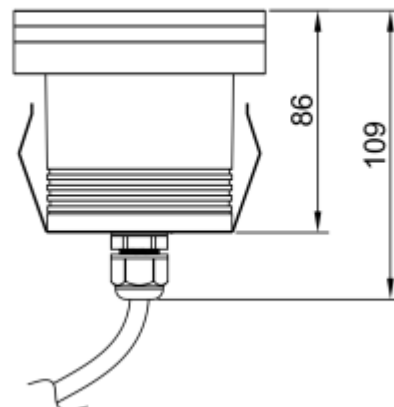

Inground

Installation:

Inground

Product dimension:

95x95mm

Input:

24V 50/60Hz

IP:

67

Class:

III

DIM Option:

DALI DMX

Mounting Sleeve:

ABS

IK:

09

<https://uni-luce.com>

+39 339 505 5880

info@uni-luce.com

Via Monselice, 26, 20832 Desio

MB, Italy

RAMI is a wide collection of inground lamps. The collection comes in 3 dimensions M, L and XL. Each size has has COB, SMD, and FLOOD versions for choice, as well as trim and trimless options. The outer ring has no fixing screws, which gives additional esthetical advantage to the product. The LED source is installed deeply in the body, creating anti glare lighting patterns.