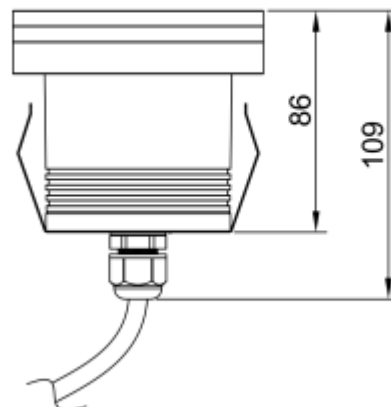

Inground

Installation:

Inground

Product dimension:

diam95mm

Input:

24V 50/60Hz

IP:

67

Class:

III

DIM Option:

DALI DMX

Mounting Sleeve:

ABS

IK:

09

<https://uni-luce.com>

+39 339 505 5880

info@uni-luce.com

Via Monselice, 26, 20832 Desio

MB, Italy

RAMI is a wide collection of inground lamps. The collection comes in 3 dimensions M, L and XL. Each size has has COB, SMD, and FLOOD versions for choice, as well as trim and trimless options. The outer ring has no fixing screws, which gives additional esthetical advantage to the product. The LED source is installed deeply in the body, creating anti glare lighting patterns.