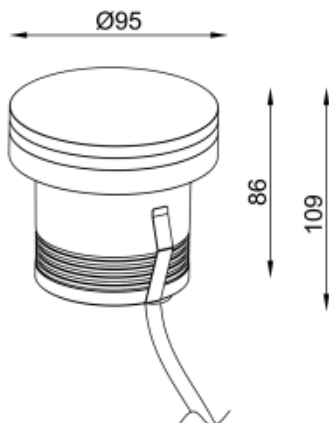

Inground

Installation:

Inground

Product dimension:

diam95mm

Input:

24V 50/60Hz

IP:

67

Class:

III

DIM Option:

DALI DMX

Mounting Sleeve:

ABS

IK:

09

<https://uni-luce.com>

+39 339 505 5880

info@uni-luce.com

Via Monselice, 26, 20832 Desio

MB, Italy

RAMI is a wide collection of inground lamps. The collection comes in 3 dimensions M, L and XL. Each size has has COB, SMD, and FLOOD versions for choice, as well as trim and trimless options. The outer ring has no fixing screws, which gives additional esthetical advantage to the product. The LED source is installed deeply in the body, creating anti glare lighting patterns.