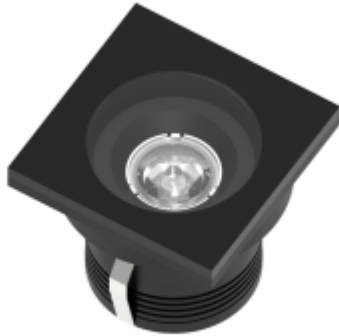

<https://uni-luce.com>

+39 339 505 5880

info@uni-luce.com

Via Monselice, 26, 20832 Desio

MB, Italy

RAMI 9 LE L RO TRIMLESS

Available colors:

○ 233012-B9-LE-TR

● 233011-B9-LE-TR

Beam angle:

10°

LED Color:

2700K 3000K 4000K 6000K

System Power:

1x8.9W

CRI:

90

Lumen output:

509lm

Material:

Clear Tempered Glass

Location:

Exterior

Fixation:

Inground

Installation:

Inground

Product dimension:

95x95mm

Input:

24V 50/60Hz

IP:

67

Class:

III

DIM Option:

DALI DMX

Mounting Sleeve:

ABS

IK:

09