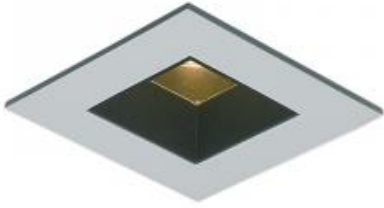

<https://uni-luce.com>
+39 339 505 5880
info@uni-luce.com

Via Monselice, 26, 20832 Desio
MB, Italy

RAPIDO SQ

Available colors:

335-WW10SQ

335-BB10SQ

335-WB10SQ

335-BG10SQ

335-WCR10SQ

Beam angle:	12° 24°
LED Color:	2700K 3000K 4000K
LED power:	8,9W
System Power:	10W
CRI:	90
Lumen output:	1335lm
Location:	Interior
Fixation:	Ceiling
Installation:	Recessed
Product dimension:	83x83x74mm
Cut hole size:	68mm
Input:	220-240V 50\60Hz
IP:	54
Class:	III
DIM Option:	ON/OFF DALI TRIAC DTW

UNI
LUCÉ

<https://uni-luce.com>

+39 339 505 5880

info@uni-luce.com

Via Monselice, 26, 20832 Desio

MB, Italy

The conical shaped reflector of the Rapido fixtures and the the deeper placed LED light, make sure that glare is reduced to a minimum when the lamp is installed in the ceiling. The small trim at the end of the reflector gives a refined touch to this elegant luminaire. The Rapido is an elegant and highly functional addition to the UNI LUCE led downlighter range, complementing the existing product family. The recessed position of the led guarantees a refined ceiling image and higher level of visual comfort. Rapido is available in different colours, including gold matte.