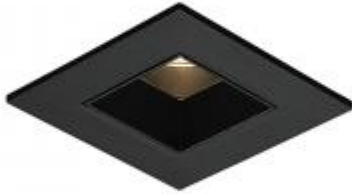

<https://uni-luce.com>
+39 339 505 5880
info@uni-luce.com

Via Monselice, 26, 20832 Desio
MB, Italy

RAPIDO SQ

Available colors:

335-WW10SQ

335-BB10SQ

335-WB10SQ

335-BG10SQ

335-WCR10SQ

Beam angle:	12° 24°
LED Color:	2700K 3000K 4000K
LED power:	8,9W
System Power:	10W
CRI:	90
Lumen output:	1335lm
Location:	Interior
Fixation:	Ceiling
Installation:	Recessed
Product dimension:	83x83x74mm
Cut hole size:	68mm
Input:	220-240V 50\60Hz
IP:	54
Class:	III
DIM Option:	ON/OFF DALI TRIAC DTW

UNI
LUCÉ

<https://uni-luce.com>

+39 339 505 5880

info@uni-luce.com

Via Monselice, 26, 20832 Desio

MB, Italy

The conical shaped reflector of the Rapido fixtures and the the deeper placed LED light, make sure that glare is reduced to a minimum when the lamp is installed in the ceiling. The small trim at the end of the reflector gives a refined touch to this elegant luminaire. The Rapido is an elegant and highly functional addition to the UNI LUCE led downlighter range, complementing the existing product family. The recessed position of the led guarantees a refined ceiling image and higher level of visual comfort. Rapido is available in different colours, including gold matte.