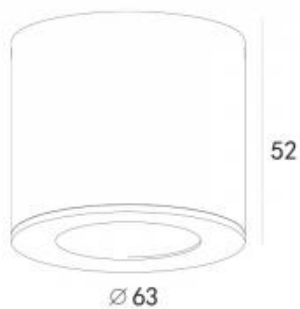

<https://uni-luce.com>

+39 339 505 5880

info@uni-luce.com

Via Monselice, 26, 20832 Desio

MB, Italy

RAY A RO LONG

Available colors:

○ 453-W8ROLO

● 453-B8ROLO

● 453-GR8ROLO

Beam angle:

23° 28° 38°

LED Color:

2700K 3000K 4000K

System Power:

8W

CRI:

80

Lumen output:

695lm

Location:

Interior

Fixation:

Ceiling

Installation:

Surface

Product dimension:

63x52mm

Input:

AC 230V

IP:

54

Class:

III