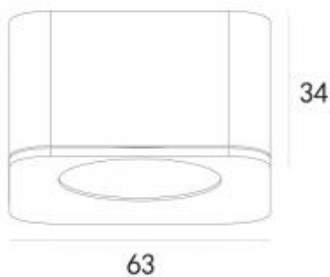

<https://uni-luce.com>
+39 339 505 5880
info@uni-luce.com

Via Monselice, 26, 20832 Desio
MB, Italy

RAY A SQ

Available colors:

○ 453-W8SQ

● 453-B8SQ

● 453-GR8SQ

Beam angle:

23° 28° 38°

LED Color:

2700K 3000K 4000K

System Power:

8W

CRI:

80

Lumen output:

695lm

Location:

Interior

Fixation:

Ceiling

Installation:

Surface

Product dimension:

63x63x34mm

Input:

AC 220-240V 50\60Hz

IP:

54

Class:

III