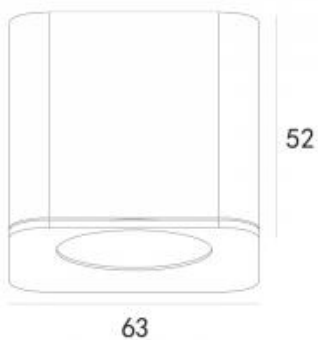

<https://uni-luce.com>
+39 339 505 5880
info@uni-luce.com

Via Monselice, 26, 20832 Desio
MB, Italy

RAY A SQ LONG

Available colors:

- ☐ 453-W8SQLO
- ☒ 453-B8SQLO
- ☐ 453-GR8SQLO

Beam angle:

23° 28° 38°

LED Color:

2700K 3000K 4000K

System Power:

8W

CRI:

80

Lumen output:

695lm

Location:

Interior

Fixation:

Ceiling

Installation:

Surface

Product dimension:

63x63x52mm

Input:

AC 230V

IP:

54

Class:

III