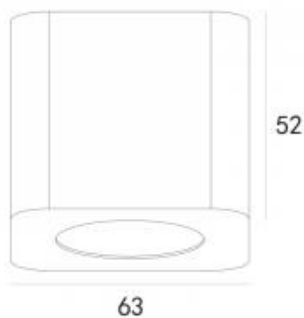

<https://uni-luce.com>
+39 339 505 5880
info@uni-luce.com

Via Monselice, 26, 20832 Desio
MB, Italy

RAY SQ LONG

Available colors:

- ☐ 452-W8SQLO
- ☒ 452-B8SQLO
- ☐ 452-GR8SQLO

Beam angle:

23° 28° 38°

LED Color:

3000K

System Power:

8W

CRI:

80

Lumen output:

695lm

Location:

Interior

Fixation:

Ceiling

Installation:

Surface

Product dimension:

63x63x52mm

Input:

AC 220-240V 50\60Hz

IP:

20

Class:

III