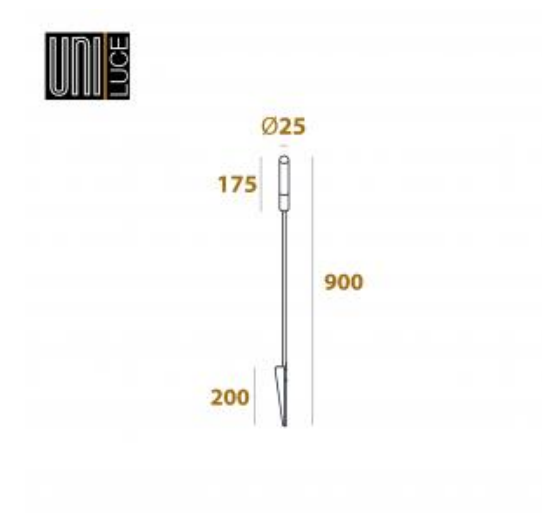

<https://uni-luce.com>
+39 339 505 5880
info@uni-luce.com

Via Monselice, 26, 20832 Desio
MB, Italy

REED-900

Available colors:	○ 1681-SS8-900
Beam angle:	0°
LED Color:	3000K 4000K 6000K 5000K
LED power:	2,1W
CRI:	90
Lumen output:	182lm
Material:	SUS316 stainless steel, glass
Location:	Exterior
Fixation:	Bollards
Product dimension:	L900mm
Input:	220-240V 50/60HZ
IP:	65
Class:	III
IK:	06

<https://uni-luce.com>

+39 339 505 5880

info@uni-luce.com

Via Monselice, 26, 20832 Desio

MB, Italy

With the launch of The LANDSCAPE-2022 we have introduced REED, which is a new addition to the outdoor collection. REED is available in three sizes and equipped with a pin, allowing you to plug the luminaire anywhere in your garden.