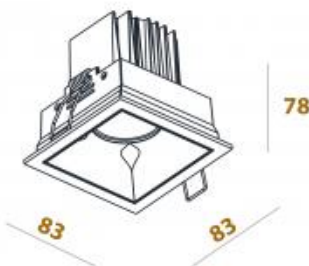

LED power: 9W

System Power: 11W 500mA

CRI: 90

Lumen output: 1135lm

Location: Interior

Fixation: Ceiling

Installation: Recessed

Product dimension: 83x83x78mm

Cut hole size: 76x76mm

Input: 220-240V 50\60Hz

IP: 44

Class: I

DIM Option: ON/OFF DALI TRIAC DTW

<https://uni-luce.com>

+39 339 505 5880

[info@uni-luce.com](mailto:info@uni-luce.com)