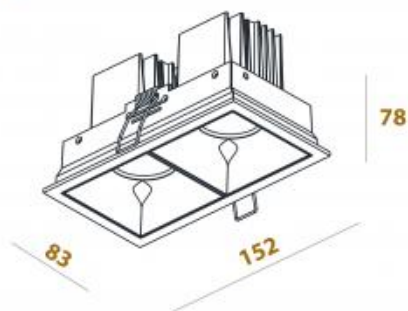

Beam angle: 24° 46°

LED Color: 2700K 3000K 4000K

LED power: 2x9W

System Power: 21W 500mA

CRI: 90

Lumen output: 2x1135lm

Location: Interior

Fixation: Ceiling

Installation: Recessed

Product dimension: 83x152x78mm

Cut hole size: 145x76mm

Input: 220-240V 50\60Hz

IP: 44

Class: I

DIM Option: ON/OFF DALI TRIAC DTW

<https://uni-luce.com>