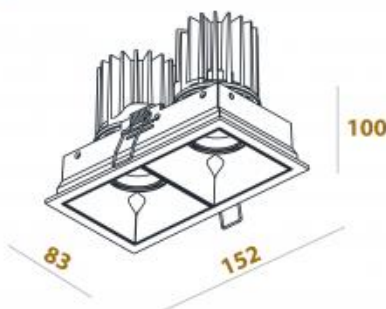

Beam angle: 24° 46°

LED Color: 2700K 3000K 4000K

LED power: 2x9W

System Power: 21W 500mA

CRI: 90

Lumen output: 2x1135lm

Location: Interior

Fixation: Ceiling

Installation: Recessed

Product dimension: 83x152x100mm

Cut hole size: 145x76mm

Input: 220-240V 50\60Hz

IP: 44

Class: I

DIM Option: ON/OFF DALI TRIAC DTW

<https://uni-luce.com>