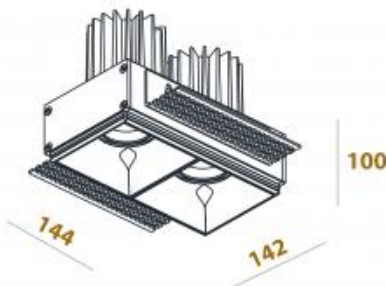

Available colors:

○ 507-W21ADTR

● 507-B21ADTR

● 507-G21ADTR

○ 507-CR21ADTR

Beam angle: 24° 46°

LED Color: 2700K 3000K 4000K

LED power: 2x9W

System Power: 21W 500mA

CRI: 90

Lumen output: 2x1135lm

Location: Interior

Fixation: Ceiling

Installation: Recessed

Product dimension: 144x142x78mm

Cut hole size: 146x78mm

Input: 220-240V 50\60Hz

IP: 44

Class: I

DIM Option: ON/OFF DALI TRIAC DTW