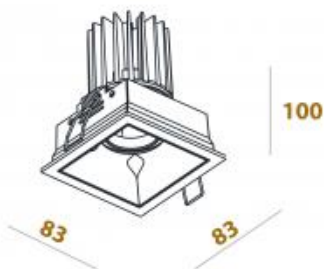

Beam angle: 24° 46°

LED Color: 2700K 3000K 4000K

LED power: 9W

System Power: 11W 500mA

CRI: 90

Lumen output: 1135lm

Location: Interior

Fixation: Ceiling

Installation: Recessed

Product dimension: 83x83x100mm

Cut hole size: 76x76mm

Input: 220-240V 50\60Hz

IP: 44

Class: I

DIM Option: ON/OFF DALI TRIAC DTW

<https://uni-luce.com>