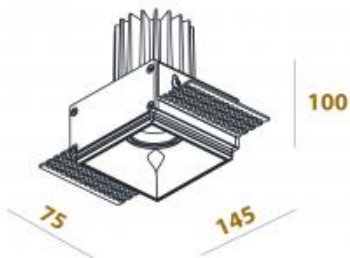

Available colors:

○ 507-W11ADTR

● 507-B11ADTR

● 507-G11ADTR

○ 507-CR11ADTR

Beam angle: 24° 46°

LED Color: 2700K 3000K 4000K

LED power: 9W

System Power: 11W 500mA

CRI: 90

Lumen output: 1135lm

Location: Interior

Fixation: Ceiling

Installation: Recessed

Product dimension: 75x145x78mm

Cut hole size: 83x78mm

Input: 220-240V 50\60Hz

IP: 44

Class: I

DIM Option: ON/OFF DALI TRIAC DTW