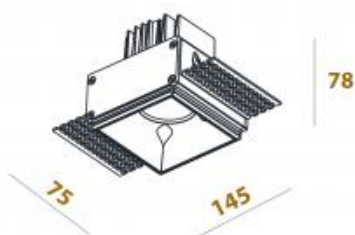

## REGENT TRIMLESS

Available colors:

- 507-W11TR
- 507-B11TR
- 507-G11TR
- 507-CH11TR

Beam angle:	24° 46°
LED Color:	2700K 3000K 4000K
LED power:	9W
System Power:	11W 500mA
CRI:	90
Lumen output:	1135lm
Location:	Interior
Fixation:	Ceiling
Installation:	Recessed
Product dimension:	75x145x100mm
Cut hole size:	145x76mm
Input:	220-240V 50\60Hz
IP:	44
Class:	I
DIM Option:	ON/OFF DALI TRIAC DTW