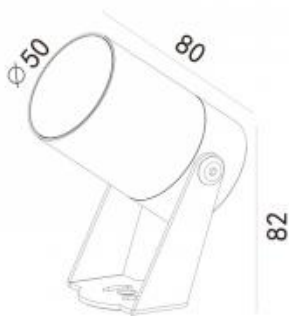

<https://uni-luce.com>
+39 339 505 5880
info@uni-luce.com

Via Monselice, 26, 20832 Desio
MB, Italy

REO 6

Available colors:

- 386-W6-VD
- 386-B6-VD
- 386-GR6-VD
- 386-DGR6-VD
- 386-DGR6-VD

Beam angle: 14° 25° 47°
LED Color: 3000K
System Power: 6,3W
CRI: 80
Lumen output: 657lm
Material: die-casting powder coating aluminum
Location: Exterior
Fixation: Garden spot
Product dimension: 50x82x80mm
Input: 24V DC
IP: 65
Class: III

<https://uni-luce.com>

+39 339 505 5880

info@uni-luce.com

Via Monselice, 26, 20832 Desio

MB, Italy

REO is a brand new spot light. It is easy to illuminate the garden path, or create lighting accents in the landscape. REO collection is presented by aluminium and stainless steel versions. Thanks to the variety of accessories, this miniature spot light can be installed in the earth or on the tree trunk.