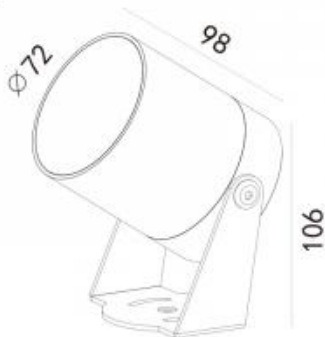

<https://uni-luce.com>
+39 339 505 5880
info@uni-luce.com

Via Monselice, 26, 20832 Desio
MB, Italy

REO 9

Available colors:

- 403-W9
- 403-B9
- 403-GR9
- 403-DGR9

Beam angle: 13° 28° 13° 28° 55°
LED Color: 3000K
System Power: 9W
CRI: 80
Lumen output: 1160lm
Material: die-casting powder coating aluminum
Location: Exterior
Fixation: Garden spot
Product dimension: 72x106x96mm
Input: 220-240V 50\60Hz 24V DC
IP: 65
Class: III

<https://uni-luce.com>

+39 339 505 5880

info@uni-luce.com

Via Monselice, 26, 20832 Desio

MB, Italy

REO is a brand new spot light. It is easy to illuminate the garden path, or create lighting accents in the landscape. REO collection is presented by aluminium and stainless steel versions. Thanks to the variety of accessories, this miniature spot light can be installed in the earth or on the tree trunk.