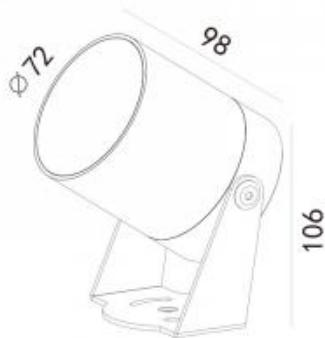

## REO 9 S/S

Available colors:	○ 386-SS9
Beam angle:	13° 28° 13° 28° 55° 55°
LED Color:	3000K
System Power:	9W
CRI:	80
Lumen output:	1150lm
Material:	316 stainless steel
Location:	Exterior
Fixation:	Garden spot
Product dimension:	72x106x96mm
Input:	220-240V 50\60Hz 24V DC
IP:	65
Class:	III