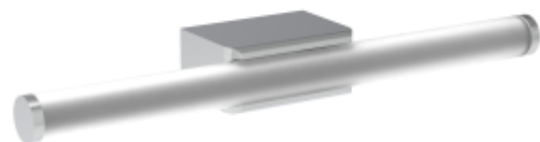

<https://uni-luce.com>
+39 339 505 5880
info@uni-luce.com

Via Monselice, 26, 20832 Desio
MB, Italy

RIGLA 400 H

Available colors:

☐ 20235-W8-400

☒ 20235-B8-400

☐ 20235-CR8-400

Beam angle:

360°

LED Color:

2700K 3000K

System Power:

8W

CRI:

90

Lumen output:

468lm

Location:

Interior

Fixation:

Wall

Installation:

Surface

Product dimension:

30*L400mm

Input:

220-240V 50/60HZ

IP:

54

Class:

I