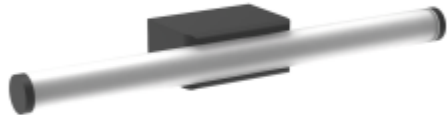

RIGLA 400 H

Available colors:

☐ 20235-W8-400

☒ 20235-B8-400

☐ 20235-CR8-400

Beam angle:

360°

LED Color:

2700K 3000K

System Power:

8W

CRI:

90

Lumen output:

468lm

Location:

Interior

Fixation:

Wall

Installation:

Surface

Product dimension:

30*L400mm

Input:

220-240V 50/60HZ

IP:

54

Class:

I