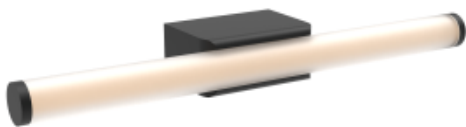

<https://uni-luce.com>
+39 339 505 5880
info@uni-luce.com

Via Monselice, 26, 20832 Desio
MB, Italy

RIGLA 400 H

Available colors:

☐ 20235-W8-400

☒ 20235-B8-400

☐ 20235-CR8-400

Beam angle:

360°

LED Color:

2700K 3000K

System Power:

8W

CRI:

90

Lumen output:

468lm

Location:

Interior

Fixation:

Wall

Installation:

Surface

Product dimension:

30*L400mm

Input:

220-240V 50/60HZ

IP:

54

Class:

I