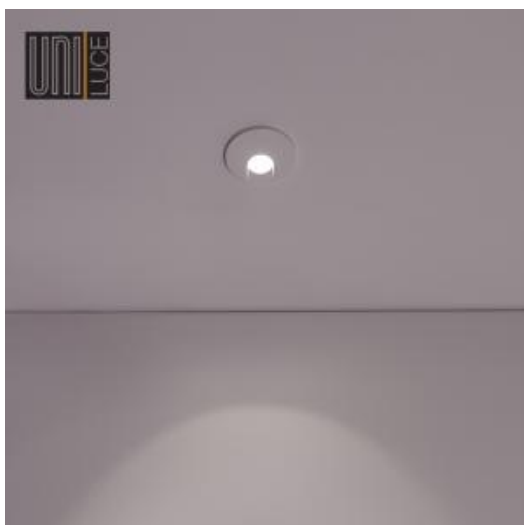

<https://uni-luce.com>
+39 339 505 5880
info@uni-luce.com

Via Monselice, 26, 20832 Desio
MB, Italy

RIO RO

Available colors:

○ 539-W3RO

● 539-B3RO

● 539-GR3RO

Beam angle:

0° 0°

LED Color:

2700K 3000K 4000K

LED power:

1,5W

System Power:

2,5W

CRI:

90

Lumen output:

162lm

Material:

aluminium

Location:

Interior

Fixation:

Wall

Installation:

Recessed

Product dimension:

66x78mm

Input:

220-240V 50\60Hz

IP:

65

Class:

I