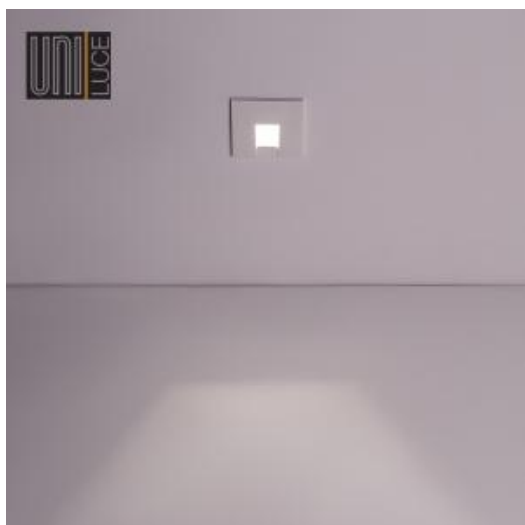

<https://uni-luce.com>
+39 339 505 5880
info@uni-luce.com

Via Monselice, 26, 20832 Desio
MB, Italy

RIO SQ

Available colors:

○ 538-W3SQ

● 538-B3SQ

● 538-GR3SQ

Beam angle:

0° 0°

LED Color:

2700K 3000K 4000K

LED power:

1,5W

System Power:

2,5W

CRI:

90

Lumen output:

162lm

Material:

aluminium

Location:

Interior

Fixation:

Wall

Installation:

Recessed

Product dimension:

65x75x75mm

Input:

220-240V 50\60Hz

IP:

65

Class:

I