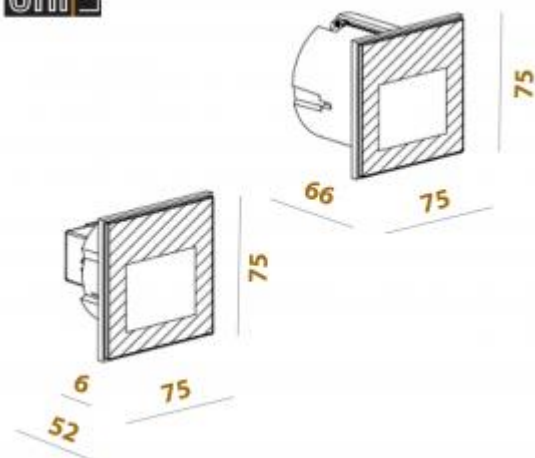

<https://uni-luce.com>

+39 339 505 5880

info@uni-luce.com

Via Monselice, 26, 20832 Desio

MB, Italy

RIO SQ SOFT

Available colors:

○ 540-FG3SQ

● 540-B3SQ

Beam angle:

0° 0°

LED Color:

2700K 3000K 4000K

LED power:

1,5W

System Power:

2,5W

CRI:

90

Lumen output:

157lm

Material:

aluminium, glass

Location:

Interior

Fixation:

Wall

Installation:

Recessed

Product dimension:

65x75x75mm

Input:

220-240V 50\60Hz

IP:

20

Class:

I