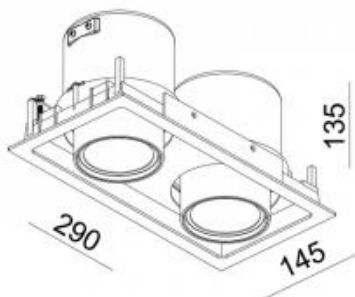

● 633-BB36

○ 633-WB36

◐ 633-BG36

Beam angle: 18° 32°

LED Color: 2700K 3000K 4000K

LED power: 2x16,3W

System Power: 2x18W 500mA

CRI: 80

Lumen output: 2x2395lm

Location: Interior

Fixation: Ceiling

Installation: Recessed

Product dimension: 290x145x135mm

Cut hole size: 272x132mm

Input: 220-240V 50\60Hz

IP: 20

Class: I

DIM Option: ON/OFF DALI TRIAC DTW

<https://uni-luce.com>

+39 339 505 5880

info@uni-luce.com

Via Monselice, 26, 20832 Desio

MB, Italy

The ROLLER is a lighting system, with the full flexibility of installation. A black minimalistic box could contain one or two heads. These ROLLER modules can remain encapsulated in the ceiling, or emerge in its entirety and be tilted 90° while rotate 355°, allowing focused illumination in one swift move. The black background inside the cove creates an illusion of unendingness around the light spots, enforcing the fully integrated architectural lighting concept. A range of light refining accessories are available to guarantee optimal optic performance and maximum eye comfort.