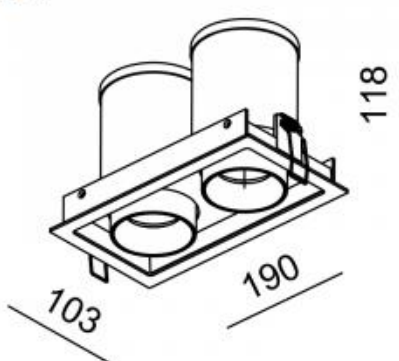

Beam angle: 25° 50°

LED Color: 2700K 3000K 4000K

LED power: 2x11,1W

System Power: 2x12,2W 350mA

CRI: 80

Lumen output: 2x1656lm

Location: Interior

Fixation: Ceiling

Installation: Recessed

Product dimension: 103x190x118mm

Cut hole size: 180x93mm

Input: 220-240V 50\60Hz

IP: 20

Class: I

DIM Option: ON/OFF DALI TRIAC DTW

<https://uni-luce.com>

+39 339 505 5880

info@uni-luce.com

Via Monselice, 26, 20832 Desio

MB, Italy

The ROLLER is a lighting system, with the full flexibility of installation. A black minimalistic box could contain one or two heads. These ROLLER modules can remain encapsulated in the ceiling, or emerge in its entirety and be tilted 90° while rotate 355°, allowing focused illumination in one swift move. The black background inside the cove creates an illusion of unendingness around the light spots, enforcing the fully integrated architectural lighting concept. A range of light refining accessories are available to guarantee optimal optic performance and maximum eye comfort.