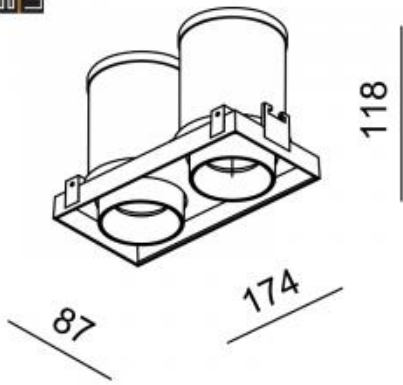

LED power: 2x11,1W

System Power: 2x12,2W 350mA

CRI: 80

Lumen output: 2x1656lm

Location: Interior

Fixation: Ceiling

Installation: Recessed

Product dimension: 87x174x118mm

Cut hole size: 198x112mm

Input: 220-240V 50\60Hz

IP: 20

Class: I

DIM Option: ON/OFF DALI TRIAC DTW

<https://uni-luce.com>

+39 339 505 5880

[info@uni-luce.com](mailto:info@uni-luce.com)