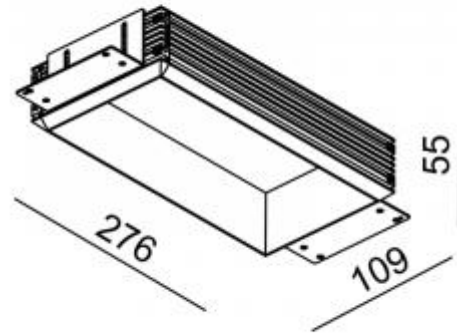

LED power: 2x11,1W

System Power: 2x12,2W 350mA

CRI: 80

Lumen output: 2x1656lm

Location: Interior

Fixation: Ceiling

Installation: Recessed

Product dimension: 87x174x118mm

Cut hole size: 198x112mm

Input: 220-240V 50\60Hz

IP: 20

Class: I

DIM Option: ON/OFF DALI TRIAC DTW

<https://uni-luce.com>

+39 339 505 5880

[info@uni-luce.com](mailto:info@uni-luce.com)