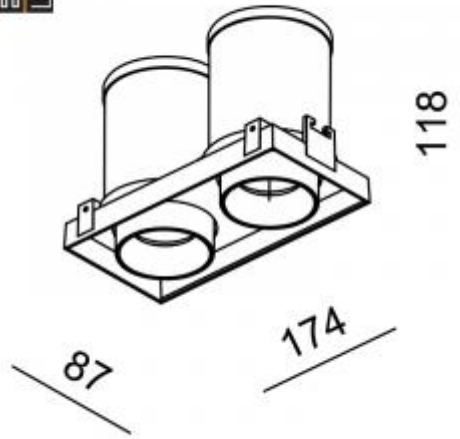

373-WB18TR

373-BB18TR

373-BG18TR

Beam angle: 24° 34°

LED Color: 2700K 3000K 4000K

LED power: 2x7,9W

System Power: 2x8,9W 500mA

CRI: 80

Lumen output: 2x1135lm

Location: Interior

Fixation: Ceiling

Installation: Recessed

Product dimension: 87x174x118mm

Cut hole size: 198x112mm

Input: 220-240V 50\60Hz

IP: 20

Class: I

DIM Option: ON/OFF DALI TRIAC DTW

<https://uni-luce.com>

+39 339 505 5880

info@uni-luce.com

Via Monselice, 26, 20832 Desio

MB, Italy

The ROLLER is a lighting system, with the full flexibility of installation. A black minimalistic box could contain one or two heads. These ROLLER modules can remain encapsulated in the ceiling, or emerge in its entirety and be tilted 90° while rotate 355°, allowing focused illumination in one swift move. The black background inside the cove creates an illusion of unendingness around the light spots, enforcing the fully integrated architectural lighting concept. A range of light refining accessories are available to guarantee optimal optic performance and maximum eye comfort.