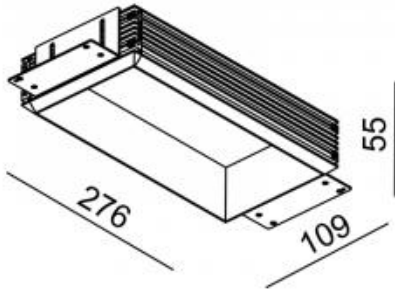

373-WB18TR

373-BB18TR

373-BG18TR

Beam angle: 24° 34°

LED Color: 2700K 3000K 4000K

LED power: 2x7,9W

System Power: 2x8,9W 500mA

CRI: 80

Lumen output: 2x1135lm

Location: Interior

Fixation: Ceiling

Installation: Recessed

Product dimension: 87x174x118mm

Cut hole size: 198x112mm

Input: 220-240V 50\60Hz

IP: 20

Class: I

DIM Option: ON/OFF DALI TRIAC DTW

<https://uni-luce.com>

+39 339 505 5880

info@uni-luce.com

Via Monselice, 26, 20832 Desio

MB, Italy

The ROLLER is a lighting system, with the full flexibility of installation. A black minimalistic box could contain one or two heads. These ROLLER modules can remain encapsulated in the ceiling, or emerge in its entirety and be tilted 90° while rotate 355°, allowing focused illumination in one swift move. The black background inside the cove creates an illusion of unendingness around the light spots, enforcing the fully integrated architectural lighting concept. A range of light refining accessories are available to guarantee optimal optic performance and maximum eye comfort.