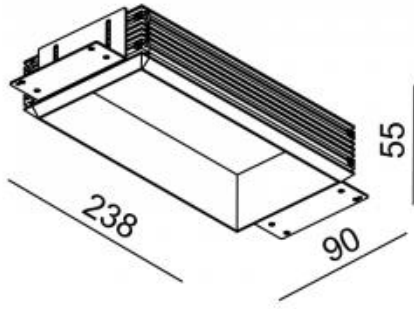

## ROLLER-2 S+ TRIMLESS

Available colors:

373-WW16TR

373-WB16TR

373-BB16TR

373-BG16TR

Beam angle: 24° 48°

LED Color: 2700K 3000K 4000K

LED power: 2x3,7W

System Power: 2x4,6W 800mA

CRI: 80

Lumen output: 2x471lm

Location: Interior

Fixation: Ceiling

Installation: Recessed

Product dimension: 68x136x103mm

Cut hole size: 152x92mm

Input: 220-240V 50\60Hz

IP: 20

Class: I

DIM Option: ON/OFF DALI TRIAC DTW

<https://uni-luce.com>

+39 339 505 5880

[info@uni-luce.com](mailto:info@uni-luce.com)