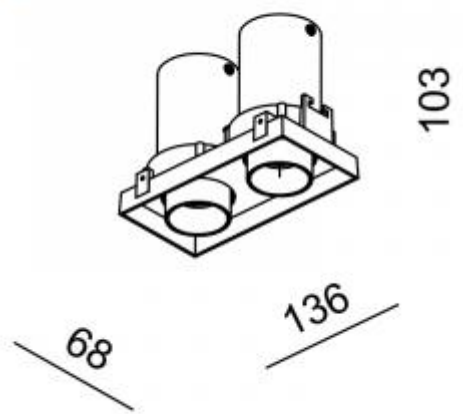

LED power: 2x3,7W

System Power: 2x4,6W 800mA

CRI: 80

Lumen output: 2x471lm

Location: Interior

Fixation: Ceiling

Installation: Recessed

Product dimension: 68x136x103mm

Cut hole size: 152x92mm

Input: 220-240V 50\60Hz

IP: 20

Class: I

DIM Option: ON/OFF DALI TRIAC DTW

<https://uni-luce.com>

+39 339 505 5880

[info@uni-luce.com](mailto:info@uni-luce.com)