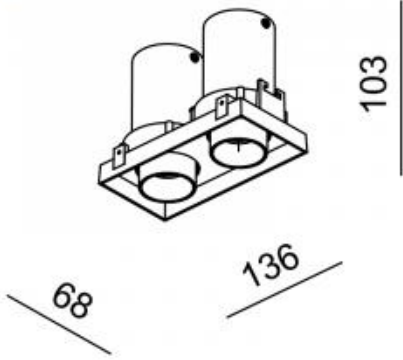

373-BB10TR

373-WB10TR

373-BG10TR

Beam angle: 18° 48°

LED Color: 2700K 3000K 4000K

LED power: 2x3,7W

System Power: 2x4,6W 800mA

CRI: 80

Lumen output: 2x471lm

Location: Interior

Fixation: Ceiling

Installation: Recessed

Product dimension: 68x136x103mm

Cut hole size: 152x92mm

Input: 220-240V 50\60Hz

IP: 20

Class: I

DIM Option: ON/OFF DALI TRIAC DTW

<https://uni-luce.com>

+39 339 505 5880

info@uni-luce.com

Via Monselice, 26, 20832 Desio

MB, Italy

The ROLLER is a lighting system, with the full flexibility of installation. A black minimalistic box could contain one or two heads. These ROLLER modules can remain encapsulated in the ceiling, or emerge in its entirety and be tilted 90° while rotate 355°, allowing focused illumination in one swift move. The black background inside the cove creates an illusion of unendingness around the light spots, enforcing the fully integrated architectural lighting concept. A range of light refining accessories are available to guarantee optimal optic performance and maximum eye comfort.