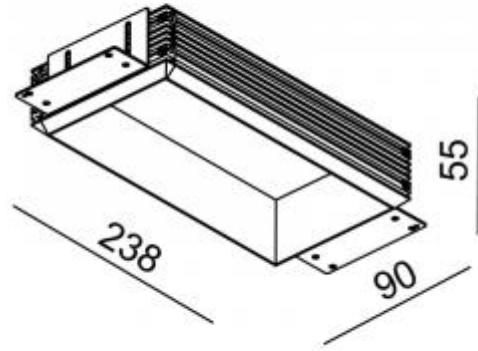

373-BB10TR

373-WB10TR

373-BG10TR

Beam angle: 18° 48°

LED Color: 2700K 3000K 4000K

LED power: 2x3,7W

System Power: 2x4,6W 800mA

CRI: 80

Lumen output: 2x471lm

Location: Interior

Fixation: Ceiling

Installation: Recessed

Product dimension: 68x136x103mm

Cut hole size: 152x92mm

Input: 220-240V 50\60Hz

IP: 20

Class: I

DIM Option: ON/OFF DALI TRIAC DTW

<https://uni-luce.com>

+39 339 505 5880

info@uni-luce.com

Via Monselice, 26, 20832 Desio

MB, Italy

The ROLLER is a lighting system, with the full flexibility of installation. A black minimalistic box could contain one or two heads. These ROLLER modules can remain encapsulated in the ceiling, or emerge in its entirety and be tilted 90° while rotate 355°, allowing focused illumination in one swift move. The black background inside the cove creates an illusion of unendingness around the light spots, enforcing the fully integrated architectural lighting concept. A range of light refining accessories are available to guarantee optimal optic performance and maximum eye comfort.