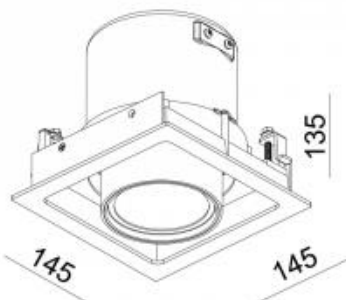

● 633-BB36

○ 633-WB36

◐ 633-BG36

Beam angle: 18° 32°

LED Color: 2700K 3000K 4000K

LED power: 27,3W

System Power: 30W 800mA

CRI: 80

Lumen output: 3810lm

Location: Interior

Fixation: Ceiling

Installation: Recessed

Product dimension: 145x145x135mm

Cut hole size: 132x132mm

Input: 220-240V 50\60Hz

IP: 20

Class: I

DIM Option: ON/OFF DALI TRIAC DTW

<https://uni-luce.com>

+39 339 505 5880

info@uni-luce.com

Via Monselice, 26, 20832 Desio

MB, Italy

The ROLLER is a lighting system, with the full flexibility of installation. A black minimalistic box could contain one or two heads. These ROLLER modules can remain encapsulated in the ceiling, or emerge in its entirety and be tilted 90° while rotate 355°, allowing focused illumination in one swift move. The black background inside the cove creates an illusion of unendingness around the light spots, enforcing the fully integrated architectural lighting concept. A range of light refining accessories are available to guarantee optimal optic performance and maximum eye comfort.