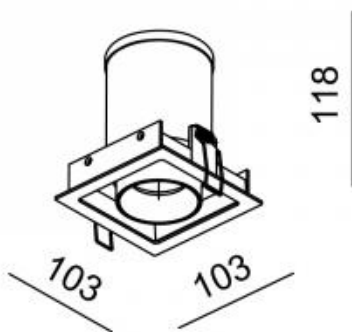

LED power: 7,9W

System Power: 8,9W 500mA

CRI: 80

Lumen output: 1135lm

Location: Interior

Fixation: Ceiling

Installation: Recessed

Product dimension: 103x103x118mm

Cut hole size: 93x93mm

Input: 220-240V 50\60Hz

IP: 20

Class: I

DIM Option: ON/OFF DALI TRIAC DTW

<https://uni-luce.com>

+39 339 505 5880

[info@uni-luce.com](mailto:info@uni-luce.com)