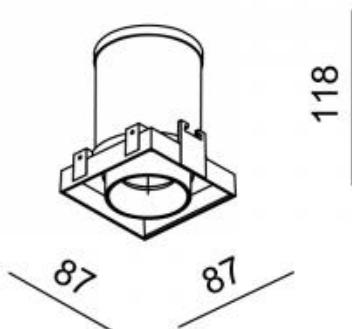

Beam angle: 25° 50°
LED Color: 2700K 3000K 4000K
LED power: 11,1W
System Power: 1x12,2W 350mA
CRI: 80
Lumen output: 1656lm
Location: Interior
Fixation: Ceiling
Installation: Recessed
Product dimension: 103x103x118mm
Cut hole size: 93x93mm
Input: 220-240V 50\60Hz
IP: 20
Class: I
DIM Option: ON/OFF DALI TRIAC DTW