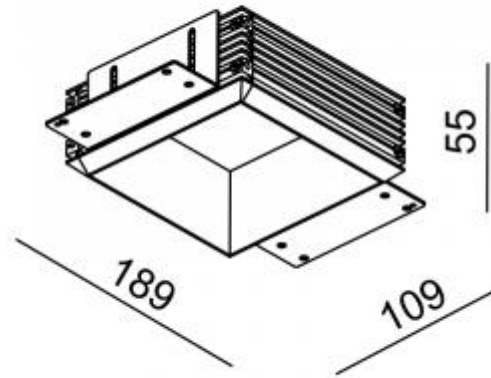

Lumen output: 1656lm

Location: Interior

Fixation: Ceiling

Installation: Recessed

Product dimension: 87x87x118mm

Cut hole size: 112x112mm

Input: 220-240V 50\60Hz

IP: 20

Class: I

DIM Option: ON/OFF DALI TRIAC DTW

<https://uni-luce.com>

+39 339 505 5880

info@uni-luce.com

Via Monselice, 26, 20832 Desio

MB, Italy

The ROLLER is a lighting system, with the full flexibility of installation. A black minimalistic box could contain one or two heads. These ROLLER modules can remain encapsulated in the ceiling, or emerge in its entirety and be tilted 90° while rotate 355°, allowing focused illumination in one swift move. The black background inside the cove creates an illusion of unendingness around the light spots, enforcing the fully integrated architectural lighting concept. A range of light refining accessories are available to guarantee optimal optic performance and maximum eye comfort.