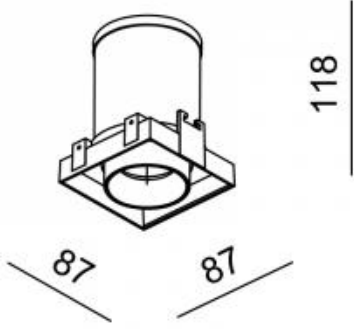

373-BB12TR

373-WB12TR

373-BG12TR

Beam angle: 25° 50°

LED Color: 2700K 3000K 4000K

LED power: 11,1W

System Power: 12,2W 350mA

CRI: 80

Lumen output: 1656lm

Location: Interior

Fixation: Ceiling

Installation: Recessed

Product dimension: 87x87x118mm

Cut hole size: 112x112mm

Input: 220-240V 50\60Hz

IP: 20

Class: I

DIM Option: ON/OFF DALI TRIAC DTW

<https://uni-luce.com>

+39 339 505 5880

info@uni-luce.com

Via Monselice, 26, 20832 Desio

MB, Italy

The ROLLER is a lighting system, with the full flexibility of installation. A black minimalistic box could contain one or two heads. These ROLLER modules can remain encapsulated in the ceiling, or emerge in its entirety and be tilted 90° while rotate 355°, allowing focused illumination in one swift move. The black background inside the cove creates an illusion of unendingness around the light spots, enforcing the fully integrated architectural lighting concept. A range of light refining accessories are available to guarantee optimal optic performance and maximum eye comfort.