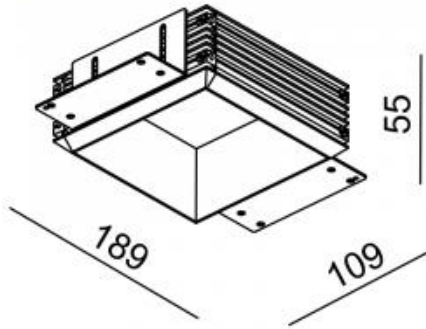

LED power: 7,9W

System Power: 8,9W 500mA

CRI: 80

Lumen output: 1135lm

Location: Interior

Fixation: Ceiling

Installation: Recessed

Product dimension: 87x87x118mm

Cut hole size: 112x112mm

Input: 220-240V 50\60Hz

IP: 20

Class: I

DIM Option: ON/OFF DALI TRIAC DTW

<https://uni-luce.com>

+39 339 505 5880

[info@uni-luce.com](mailto:info@uni-luce.com)