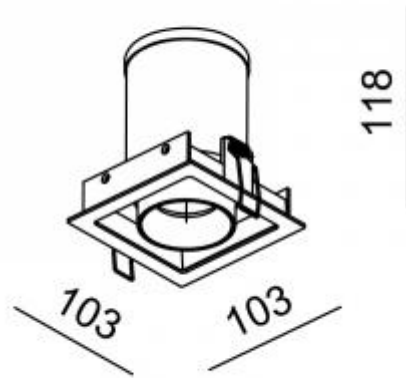

LED power: 7,9W

System Power: 8,9W 500mA

CRI: 80

Lumen output: 1135lm

Location: Interior

Fixation: Ceiling

Installation: Recessed

Product dimension: 87x87x118mm

Cut hole size: 112x112mm

Input: 220-240V 50\60Hz

IP: 20

Class: I

DIM Option: ON/OFF DALI TRIAC DTW

<https://uni-luce.com>

+39 339 505 5880

[info@uni-luce.com](mailto:info@uni-luce.com)