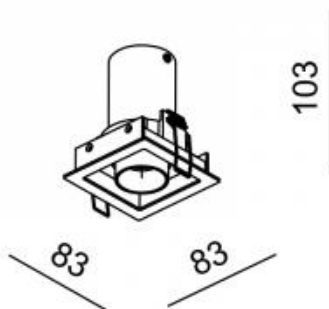

## ROLLER S

Available colors:

○ 373-WW5

● 373-BB5

○ 373-WB5

◐ 373-BG5

Beam angle: 18° 48°

LED Color: 2700K 3000K 4000K

LED power: 3,7W

System Power: 1x4,6W 500mA

CRI: 80

Lumen output: 471lm

Location: Interior

Fixation: Ceiling

Installation: Recessed

Product dimension: 83x74x103mm

Cut hole size: 68x68mm

Input: 220-240V 50\60Hz

IP: 20

Class: I

DIM Option: ON/OFF DALI TRIAC DTW

<https://uni-luce.com>

+39 339 505 5880

[info@uni-luce.com](mailto:info@uni-luce.com)