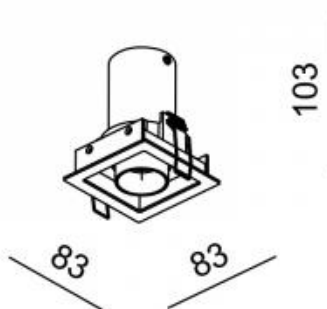

● 373-BB8

○ 373-WB8

◐ 373-BG8

Beam angle: 24° 48°

LED Color: 2700K 3000K 4000K

LED power: 6,9W

System Power: 1x7,9W 450mA

CRI: 80

Lumen output: 1037lm

Location: Interior

Fixation: Ceiling

Installation: Recessed

Product dimension: 83x83x103mm

Cut hole size: 68x68mm

Input: 220-240V 50\60Hz

IP: 20

Class: I

DIM Option: ON/OFF DALI TRIAC DTW

<https://uni-luce.com>

+39 339 505 5880

info@uni-luce.com

Via Monselice, 26, 20832 Desio

MB, Italy

The ROLLER is a lighting system, with the full flexibility of installation. A black minimalistic box could contain one or two heads. These ROLLER modules can remain encapsulated in the ceiling, or emerge in its entirety and be tilted 90° while rotate 355°, allowing focused illumination in one swift move. The black background inside the cove creates an illusion of unendingness around the light spots, enforcing the fully integrated architectural lighting concept. A range of light refining accessories are available to guarantee optimal optic performance and maximum eye comfort.