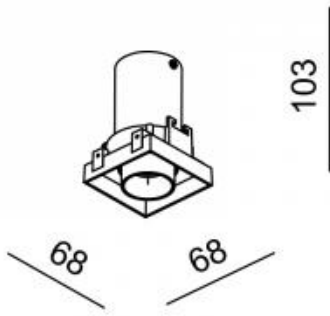

LED power: 6,9W

System Power: 1x7,9W 450mA

CRI: 80

Lumen output: 1037lm

Location: Interior

Fixation: Ceiling

Installation: Recessed

Product dimension: 68x68x103mm

Cut hole size: 92x92mm

Input: 220-240V 50\60Hz

IP: 20

Class: I

DIM Option: ON/OFF DALI TRIAC DTW

<https://uni-luce.com>

+39 339 505 5880

[info@uni-luce.com](mailto:info@uni-luce.com)