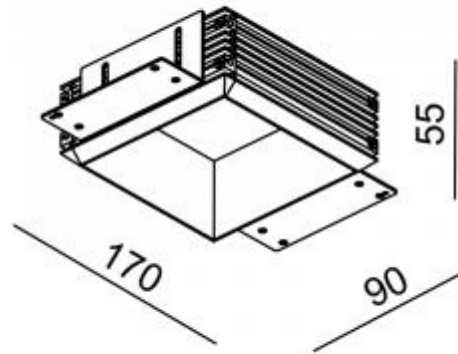

LED power: 6,9W

System Power: 1x7,9W 450mA

CRI: 80

Lumen output: 1037lm

Location: Interior

Fixation: Ceiling

Installation: Recessed

Product dimension: 68x68x103mm

Cut hole size: 92x92mm

Input: 220-240V 50\60Hz

IP: 20

Class: I

DIM Option: ON/OFF DALI TRIAC DTW

<https://uni-luce.com>

+39 339 505 5880

[info@uni-luce.com](mailto:info@uni-luce.com)