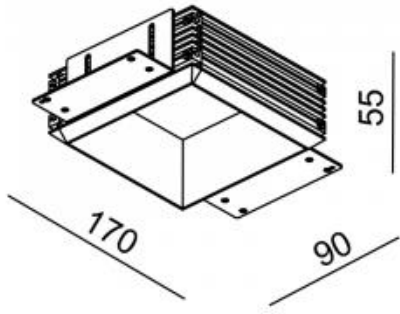

373-BB5TR

373-WB5TR

373-BG5TR

Beam angle: 18° 48°

LED Color: 2700K 3000K 4000K

LED power: 3,7W

System Power: 1x4,6W 500mA

CRI: 80

Lumen output: 471lm

Location: Interior

Fixation: Ceiling

Installation: Recessed

Product dimension: 68x68x103mm

Cut hole size: 92x92mm

Input: 220-240V 50\60Hz

IP: 20

Class: I

DIM Option: ON/OFF DALI TRIAC DTW

<https://uni-luce.com>

+39 339 505 5880

info@uni-luce.com

Via Monselice, 26, 20832 Desio

MB, Italy

The ROLLER is a lighting system, with the full flexibility of installation. A black minimalistic box could contain one or two heads. These ROLLER modules can remain encapsulated in the ceiling, or emerge in its entirety and be tilted 90° while rotate 355°, allowing focused illumination in one swift move. The black background inside the cove creates an illusion of unendingness around the light spots, enforcing the fully integrated architectural lighting concept. A range of light refining accessories are available to guarantee optimal optic performance and maximum eye comfort.