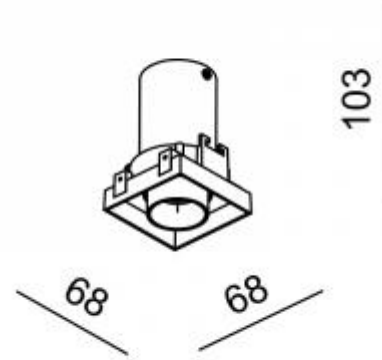

373-BB5TR

373-WB5TR

373-BG5TR

Beam angle: 18° 48°

LED Color: 2700K 3000K 4000K

LED power: 3,7W

System Power: 1x4,6W 500mA

CRI: 80

Lumen output: 471lm

Location: Interior

Fixation: Ceiling

Installation: Recessed

Product dimension: 68x68x103mm

Cut hole size: 92x92mm

Input: 220-240V 50\60Hz

IP: 20

Class: I

DIM Option: ON/OFF DALI TRIAC DTW

<https://uni-luce.com>

+39 339 505 5880

info@uni-luce.com

Via Monselice, 26, 20832 Desio

MB, Italy

The ROLLER is a lighting system, with the full flexibility of installation. A black minimalistic box could contain one or two heads. These ROLLER modules can remain encapsulated in the ceiling, or emerge in its entirety and be tilted 90° while rotate 355°, allowing focused illumination in one swift move. The black background inside the cove creates an illusion of unendingness around the light spots, enforcing the fully integrated architectural lighting concept. A range of light refining accessories are available to guarantee optimal optic performance and maximum eye comfort.