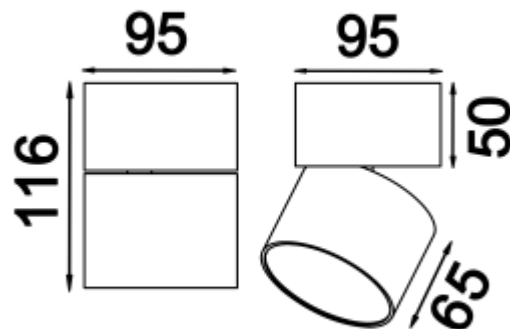

● 20127-BB15-116

● 20127-BG15-116

Beam angle: 110°

LED Color: 3000K

System Power: 15W

CRI: 90

Lumen output: 1038lm

Location: Interior

Fixation: Ceiling

Installation: Surface

Product dimension: 116x95mm

Input: 220-240V 50/60HZ

IP: 20

Class: II

DIM Option: TRIAC DTW

<https://uni-luce.com>