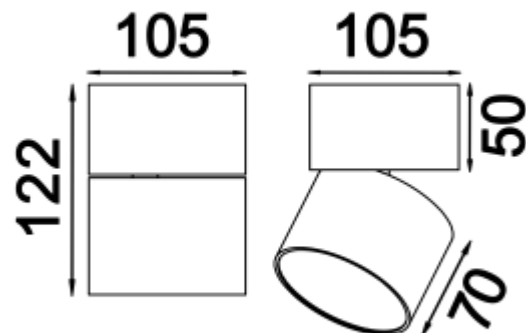

● 20128-BB25-122

● 20128-BG25-122

Beam angle: 110°

LED Color: 3000K

System Power: 24W

CRI: 90

Lumen output: 2003lm

Location: Interior

Fixation: Ceiling

Installation: Surface

Product dimension: 122x105mm

Input: 220-240V 50/60HZ

IP: 20

Class: II

DIM Option: TRIAC DTW

<https://uni-luce.com>

+39 339 505 5880

info@uni-luce.com

Via Monselice, 26, 20832 Desio

MB, Italy

In addition to RONO collection, the family is enriched by RONO FL SMD version. As from now, any additional look on it makes you appreciate RONO FL more and more: its possibility to serve both as a straightforward downlight or as an omnidirectional spotlight. The collection is coming in 3 sizes: S, M, L. RONO FL is a great choice for residential projects and shopping boutiques.