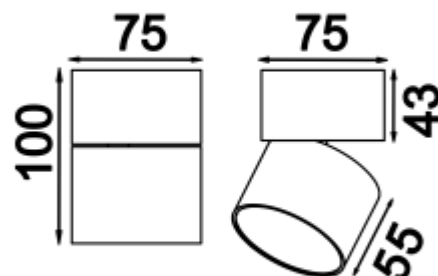

<https://uni-luce.com>

+39 339 505 5880

info@uni-luce.com

Via Monselice, 26, 20832 Desio

MB, Italy

RONO FL 9 ADJUST

Available colors:

○ 20126-WW9-100

● 20126-BB9-100

● 20126-BG9-100

Beam angle:

110°

LED Color:

3000K

System Power:

9W

CRI:

90

Lumen output:

621lm

Location:

Interior

Fixation:

Celling

Installation:

Surface

Product dimension:

100x75mm

Input:

220-240V 50/60HZ

IP:

20

Class:

II

DIM Option:

TRIAC DTW