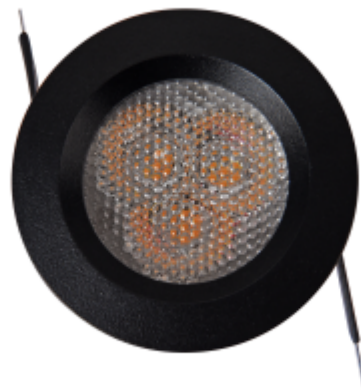

## SALSA

Available colors:

○ 7325-W3

● 7325-B3

Beam angle: 8° 15° 24° 36° 60°

LED Color: 2700K 3000K 4000K

System Power: 3W

CRI: 90

Lumen output: 300lm

Material: aluminium

Location: Exterior

Installation: CEILING RECESSED

Product dimension: diam50xH26mm

Cut hole size: diam44mm

Input: 220-240V 50/60HZ

IP: 44

Class: III

DIM Option: DALI 1-10V DTW

<https://uni-luce.com>

+39 339 505 5880

[info@uni-luce.com](mailto:info@uni-luce.com)

Via Monselice, 26, 20832 Desio

MB, Italy

SALSA COLLECTION is the iconic example of minimalism and functionality. The perfect light effect creates a uniform illumination in the room. 3W tiny lamp with IP44 can be used in the spaces where water protection is required. Big variety of optics options make it easy to use the lamps for many applications. In addition, adjustable version is available for choice.