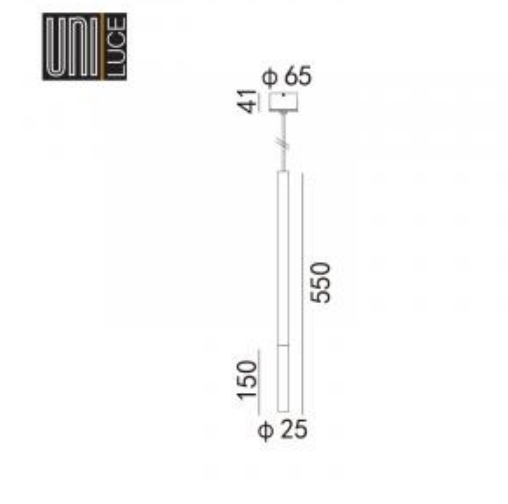

<https://uni-luce.com>
+39 339 505 5880
info@uni-luce.com

Via Monselice, 26, 20832 Desio
MB, Italy

SHERA-550

Available colors:	 472-G9
Beam angle:	0°
LED Color:	2700K 3000K 4000K
LED power:	7W
System Power:	8,5W
CRI:	90
Lumen output:	671lm
Location:	Interior
Fixation:	Ceiling
Installation:	Suspended
Product dimension:	25x150x550mm
Input:	220-240V 50\60Hz
IP:	20
Class:	I
DIM Option:	ON/OFF TRIAC

<https://uni-luce.com>

+39 339 505 5880

info@uni-luce.com

Via Monselice, 26, 20832 Desio

MB, Italy

SHERA is pure eye-candy in UNI LUCE product collection. A family of suspensions that play on the visual contrast between the gold, and frosted glass. Single or grouped multiple compositions both look stunning. SHERA is a family that appeals for spreading a calm, intimate atmosphere for any room.