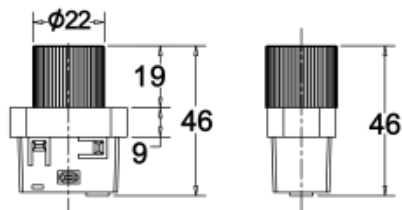

90

Lumen output:

186lm

Material:

aluminium

Location:

Interior

Fixation:

Wall Ceiling

Installation:

Track

Product dimension:

Ø22x46mm

Input:

48V DC

IP:

20

<https://uni-luce.com>

+39 339 505 5880

info@uni-luce.com

Via Monselice, 26, 20832 Desio

MB, Italy

The SIGMA system is a compact low voltage (48V) track system in which LED lighting fixtures are mounted. It has no limitations in terms of length and allows create configurations from the ceiling to the walls making unexpected shapes and configuration from straight to curcles and semi-curcles. SIGMA track has different installation methods including recessed, surface mounting and suspending. Recessed track has 2 installation possibilities: before and after ceiling mount. In the SIGMA lighting system, you can easily change the number of lighting fixtures and their arrangements, creating new lighting patterns in the room. Thanks to great verietiy of lamps, SIGMA system can match any interior style. A special click mechanism ensures reliable fixation of the lighting fixtures in the track. Brightness adjustment, management via the DALI protocol, or 1-10V. Turnable white function is available for choice as well.