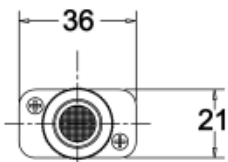

90

Lumen output:

186lm

Material:

aluminium

Location:

Interior

Fixation:

Wall Ceiling

Installation:

Track

Product dimension:

Ø22x46mm

Input:

48V DC

IP:

20

<https://uni-luce.com>

+39 339 505 5880

info@uni-luce.com

Via Monselice, 26, 20832 Desio

MB, Italy

The SIGMA system is a compact low voltage (48V) track system in which LED lighting fixtures are mounted. It has no limitations in terms of length and allows create configurations from the ceiling to the walls making unexpected shapes and configuration from straight to curcles and semi-curcles. SIGMA track has different installation methods including recessed, surface mounting and suspending. Recessed track has 2 installation possibilities: before and after ceiling mount. In the SIGMA lighting system, you can easily change the number of lighting fixtures and their arrangements, creating new lighting patterns in the room. Thanks to great verietiy of lamps, SIGMA system can match any interior style. A special click mechanism ensures reliable fixation of the lighting fixtures in the track. Brightness adjustment, management via the DALI protocol, or 1-10V. Turnable white function is available for choice as well.