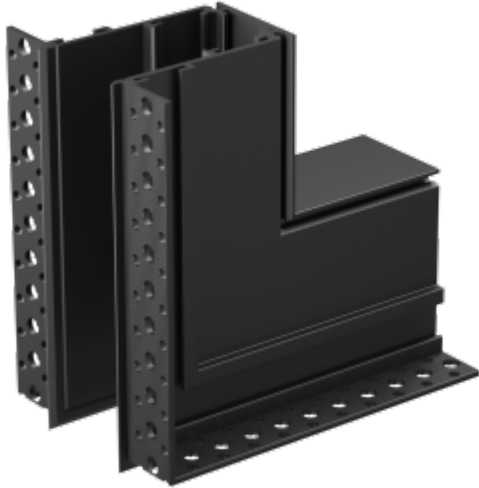

## SIGMA A TRACK IN CON OUT

Available colors:

● 20979-B

○ 20979-W

Beam angle:

/°

Material:

aluminium

Location:

Interior

Fixation:

Wall Ceiling

Installation:

Recessed

Product dimension:

95x95x47.5mm