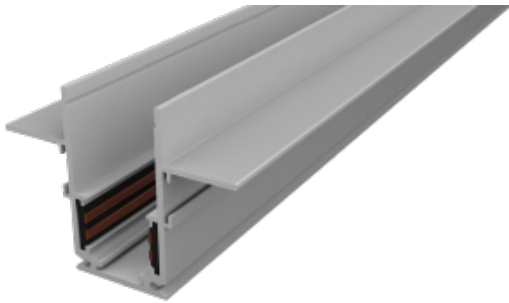

20961-W1000

Beam angle:

/°

Material:

aluminium

Location:

Interior

Fixation:

Wall Ceiling

Installation:

Recessed

Product dimension:

65.3x48.4x1000mm

<https://uni-luce.com>

+39 339 505 5880

info@uni-luce.com

Via Monselice, 26, 20832 Desio

MB, Italy

The SIGMA system is a compact low voltage (48V) track system in which LED lighting fixtures are mounted. It has no limitations in terms of length and allows create configurations from the ceiling to the walls making unexpected shapes and configuration from straight to curcles and semi-curcles. SIGMA track has different installation methods including recessed, surface mounting and suspending. Recessed track has 2 installation possibilities: before and after ceiling mount. In the SIGMA lighting system, you can easily change the number of lighting fixtures and their arrangements, creating new lighting patterns in the room. Thanks to great verietiy of lamps, SIGMA system can match any interior style. A special click mechanism ensures reliable fixation of the lighting fixtures in the track. Brightness adjustment, management via the DALI protocol, or 1-10V. Turnable white function is available for choice as well.